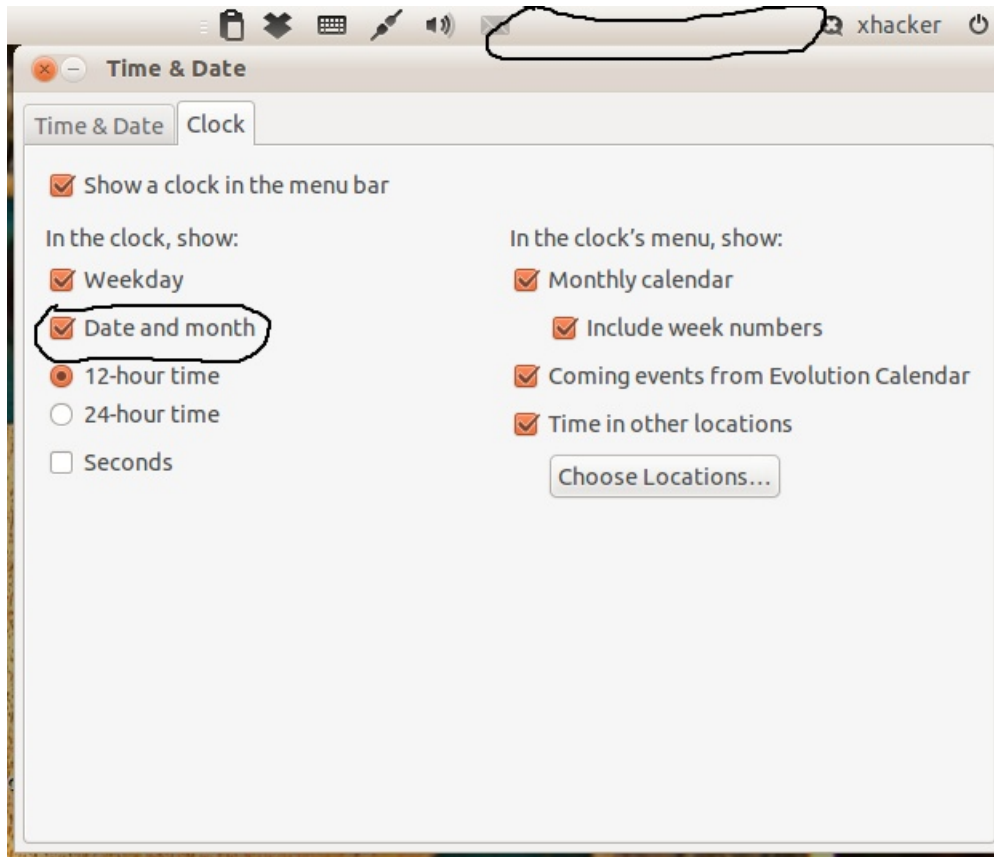

Unity is cool. But...

A Search Field Without Chinese?

- Bug 663776
- Ibus is not usable in the search box
- What the hell...

Where is the Bashful Clock?

- Bug 764614
- Show date and
month
- What?!

You Should Be an Indicator